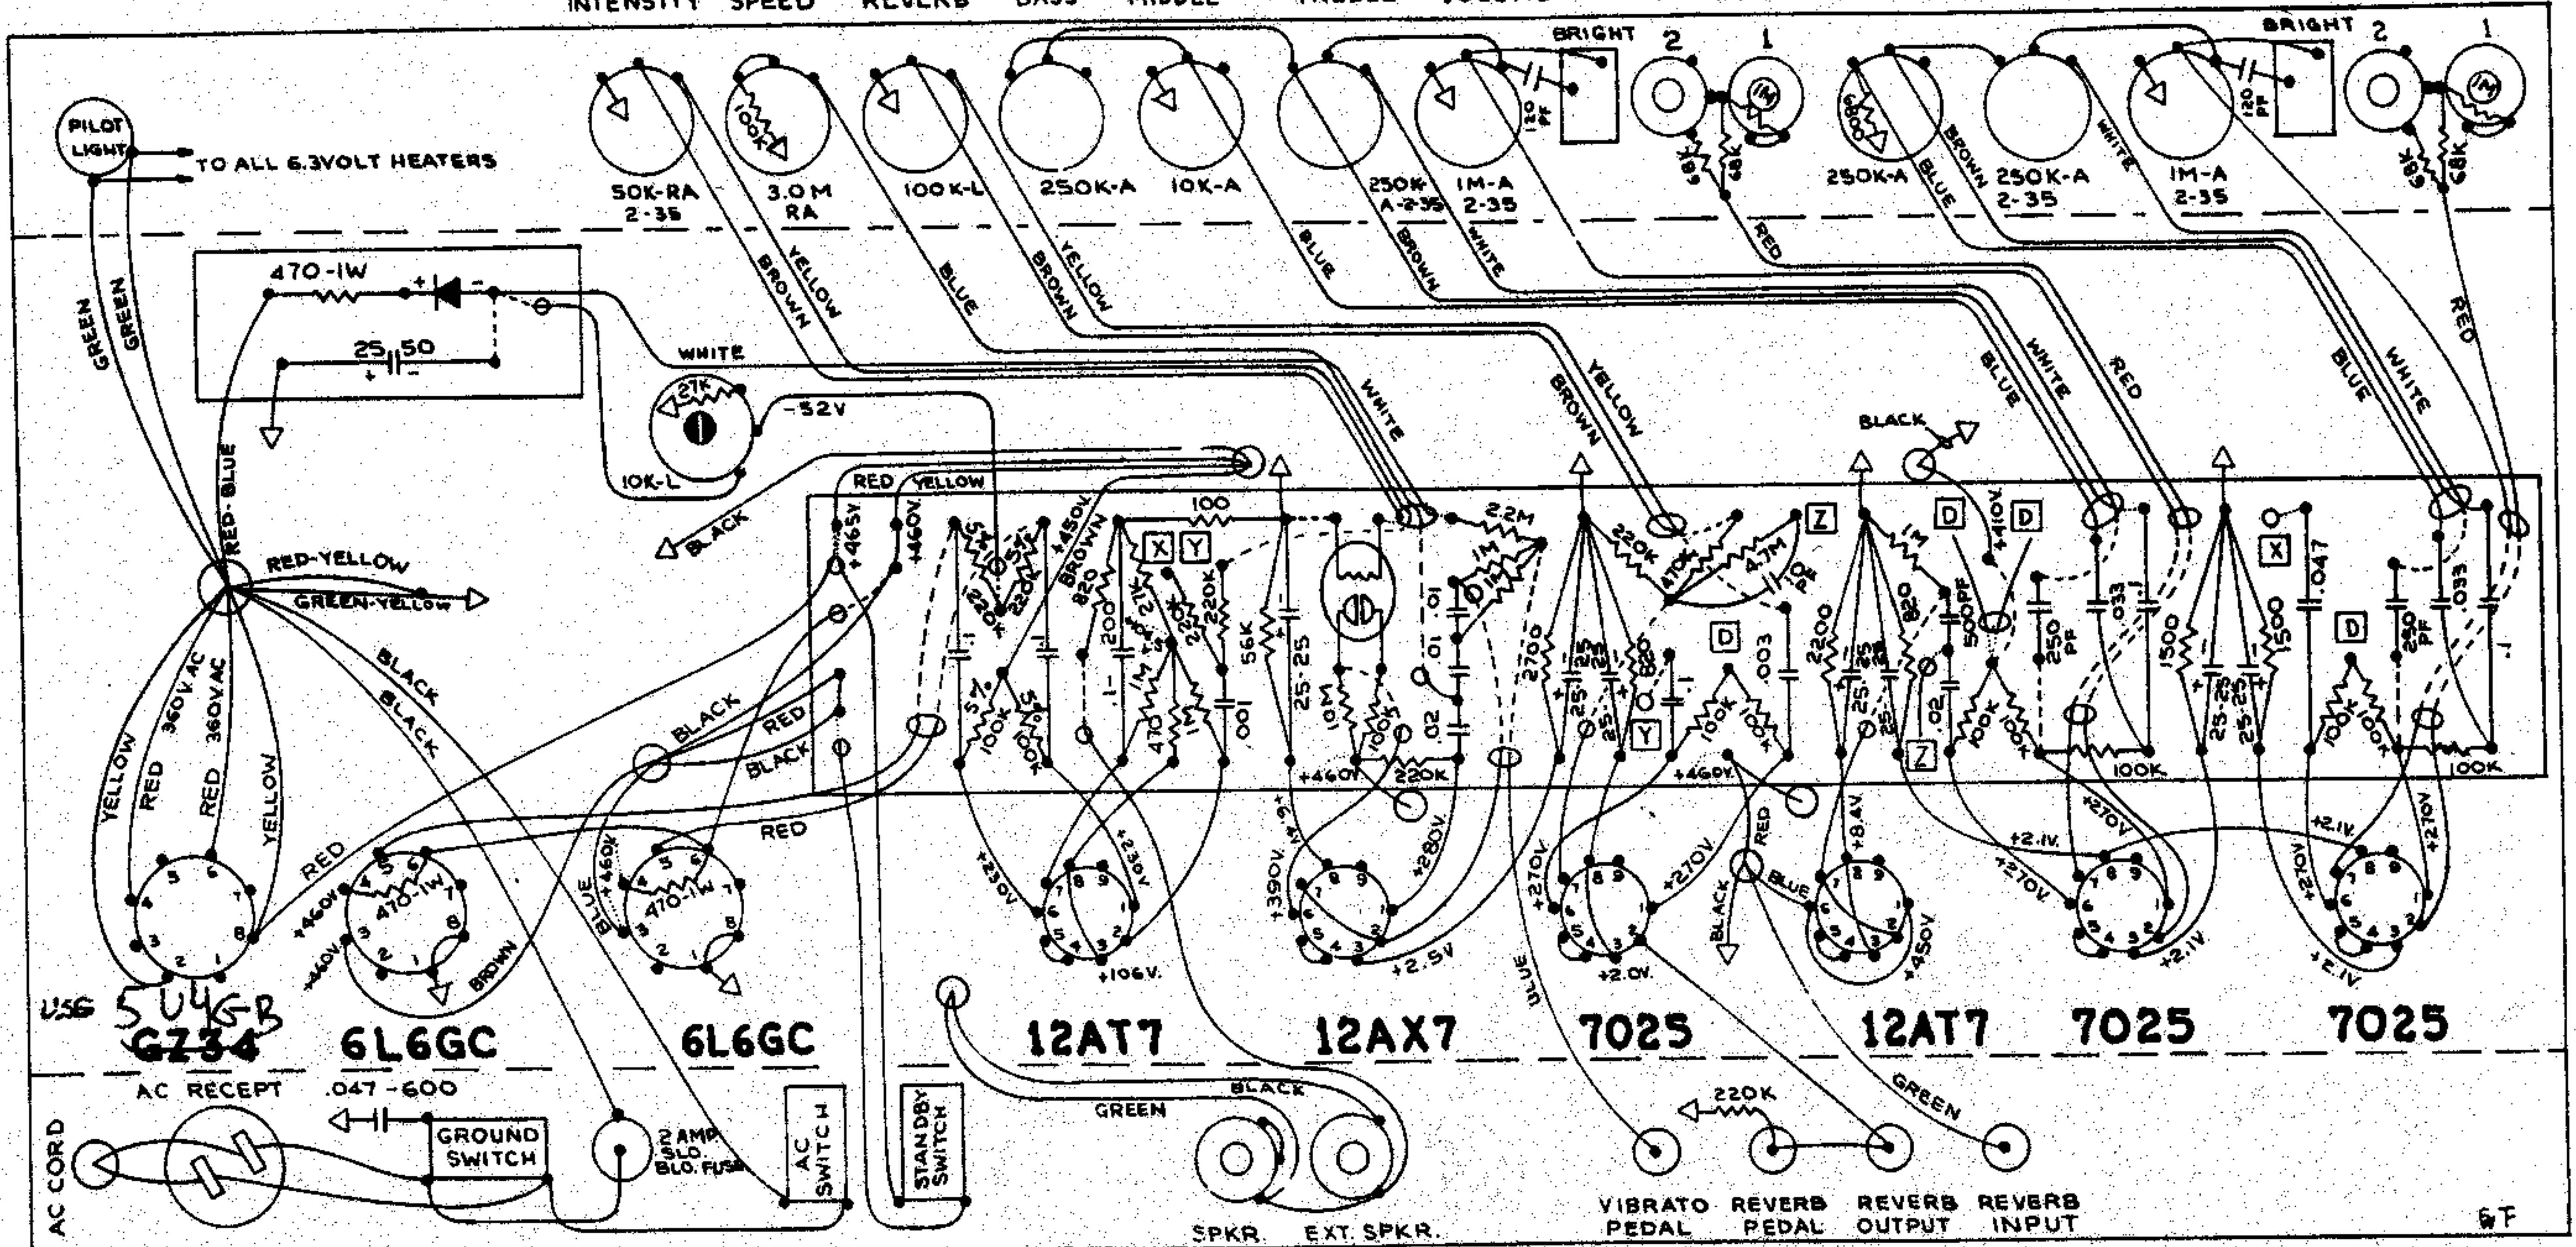

FENDER "SUPER REVERB-AMP AA763" LAYOUT

NOTICE

VOLTAGES READ TO GROUND WITH ELECTRONIC VOLTMETER VALUES SHOWN +OR - 20%.

K-FC

INTENSITY SPEED REVERB BASS MIDDLE TREBLE VOLUME VIBRATO BASS TREBLE VOLUME NORMAL